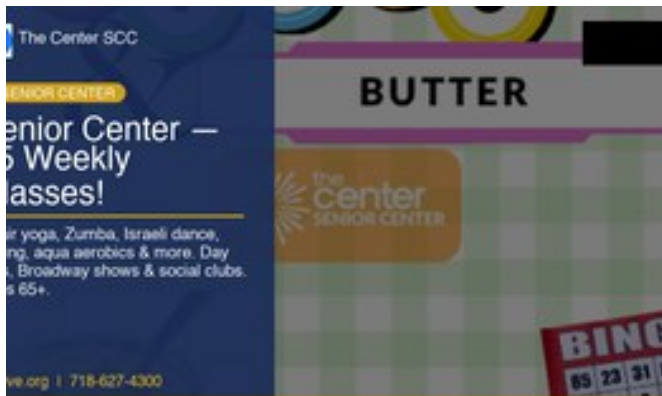

POSTS · 1200 × 630 px

Day Camp 2026

1200 × 630

Center Strong

1200 × 630

Senior Center

1200 × 630

PROFILE COVER · 1640 × 624 px

Facebook Cover Photo

1640 × 624

■ LinkedIn Posts - 1200 x 627 px

PROFESSIONAL ANNOUNCEMENTS

Center Strong

1200 x 627

Day Camp 2026

1200 x 627